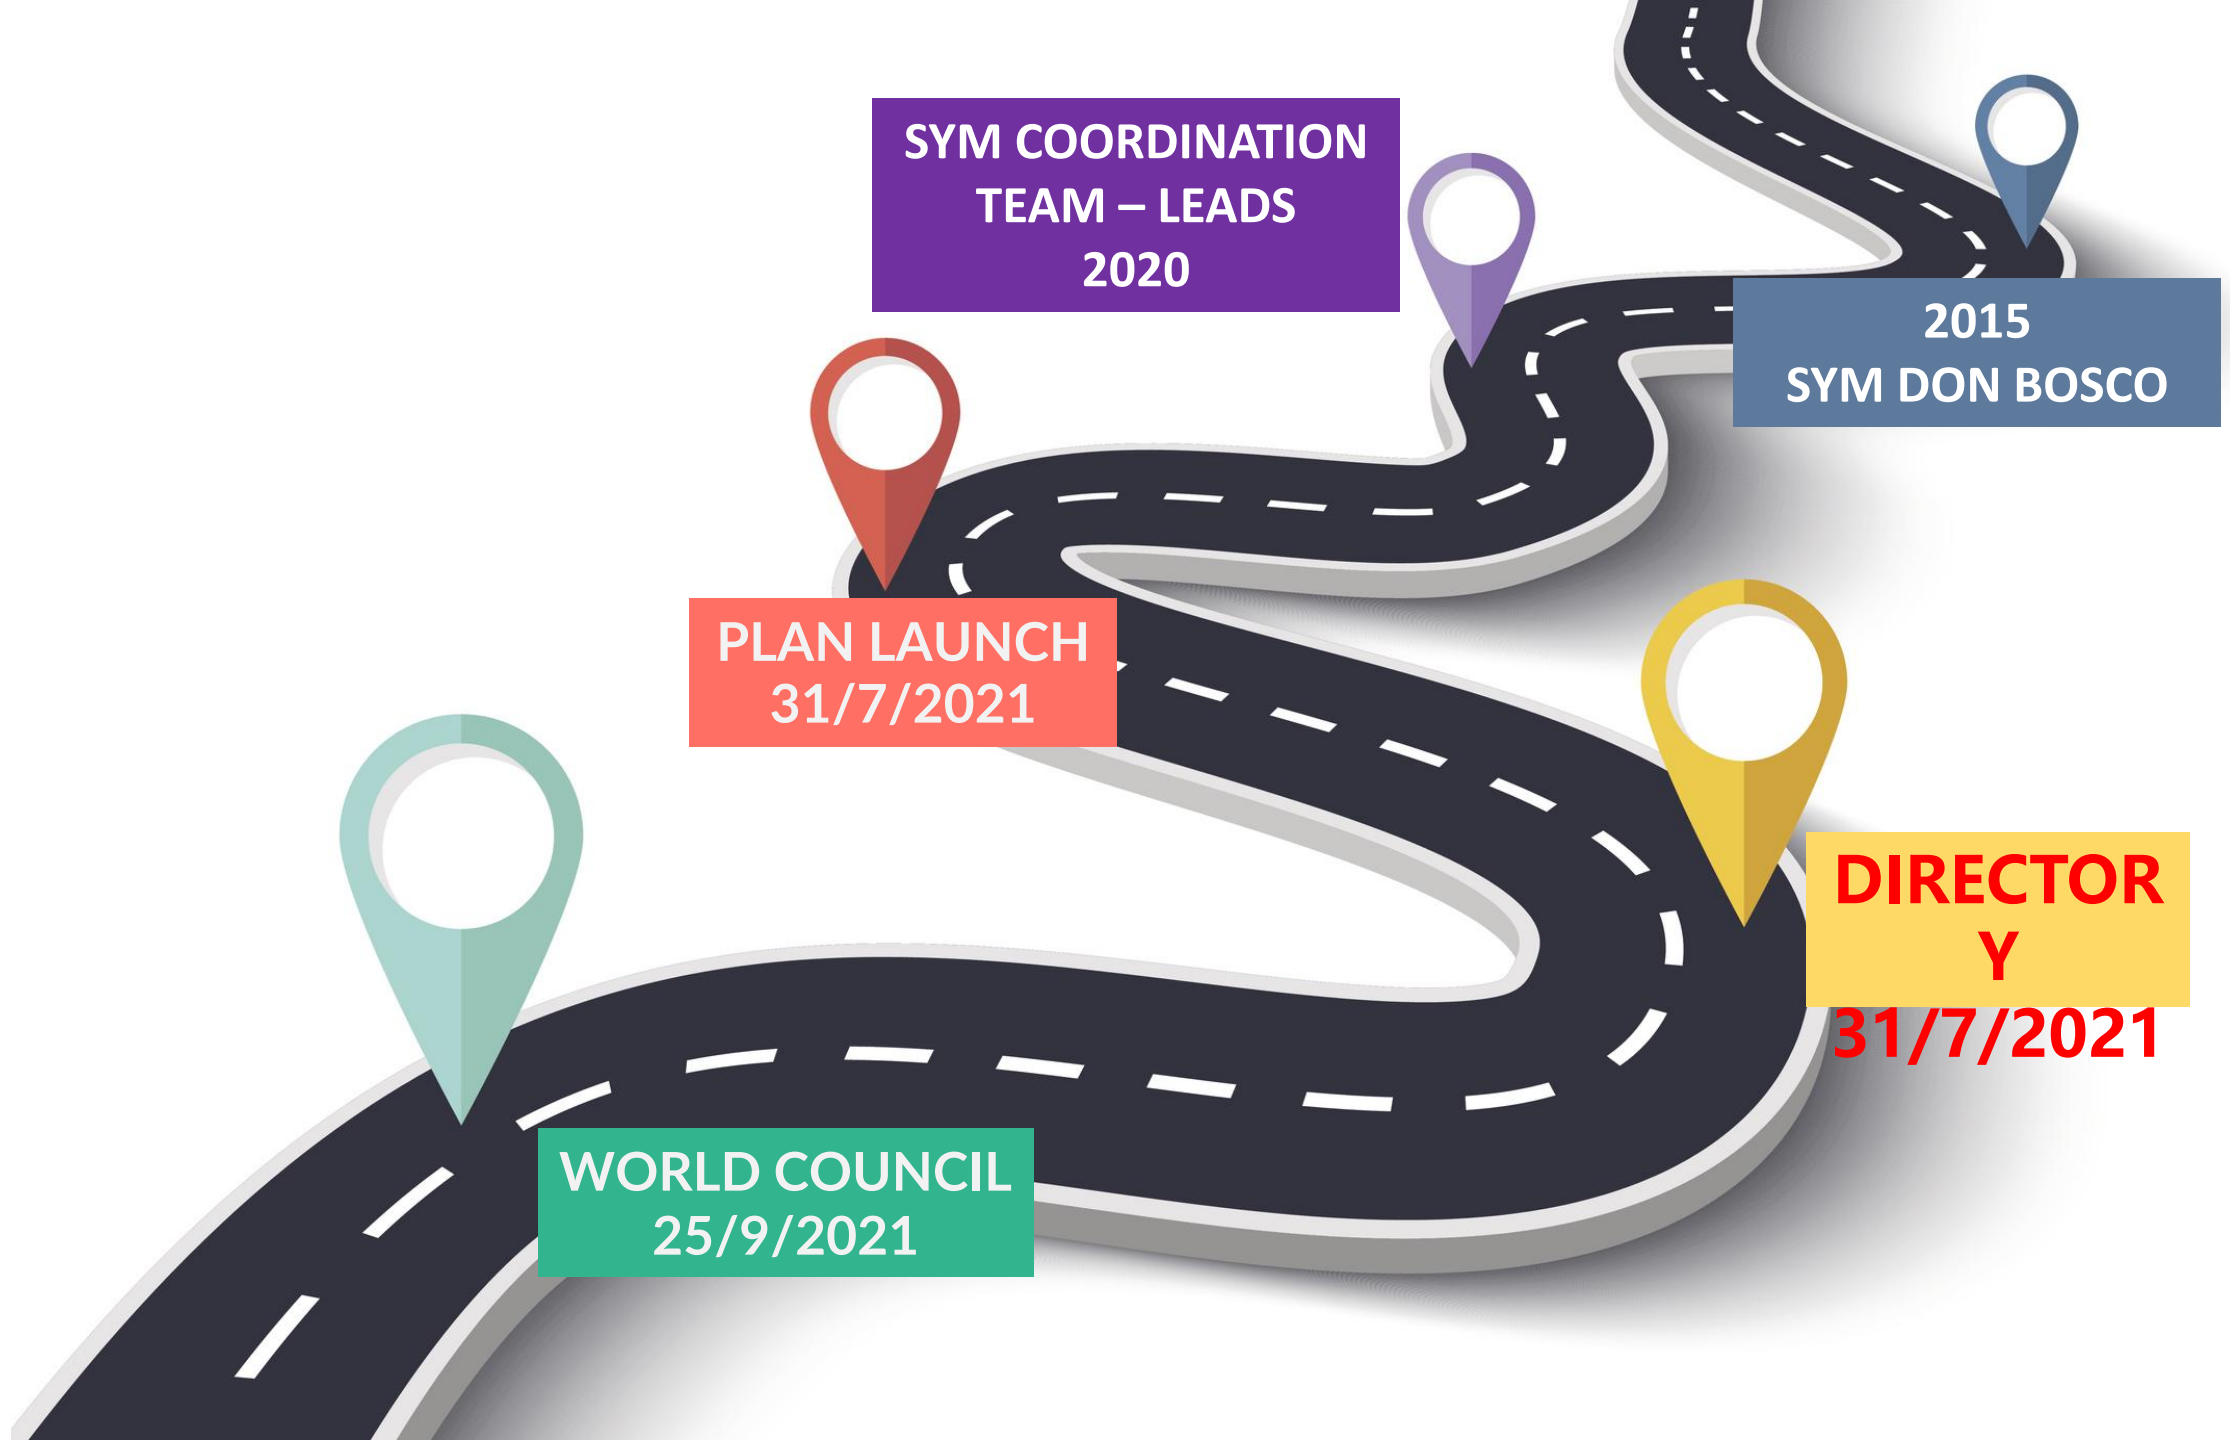

# THE HISTORY

2000  
The FIRST  
WORLD  
FORUM FOR  
SYM

3/9/1988  
SYM launched at the  
world level

1972 | CHILE  
Term: Salesian Youth  
Movement

2004, SYM in the International  
Associations of the faithful  
(Pontifical Council for the laity)

# THE HISTORY

SETTORE PASTORALE GIOVANILE  
Salesiani Don Bosco - Sede Centrale

31 DE JULHO DE 2021  
HORA 14.30 (ROMA)

# PLAN LAUNCH

INTER-AMÉRICA - AMÉRICA CONE SUL - ÁFRICA-MADAGASCAR -  
ÁSIA SUL - ÁSIA LESTE - OCEÂNIA  
LOS MIEMBROS DE "LEADS" SE REÚNEN

MOVIMENTO JUVENIL SALESIANO

YOUTH MINISTRY SECTOR

SALESIAN  
YOUTH  
MOVEMENT