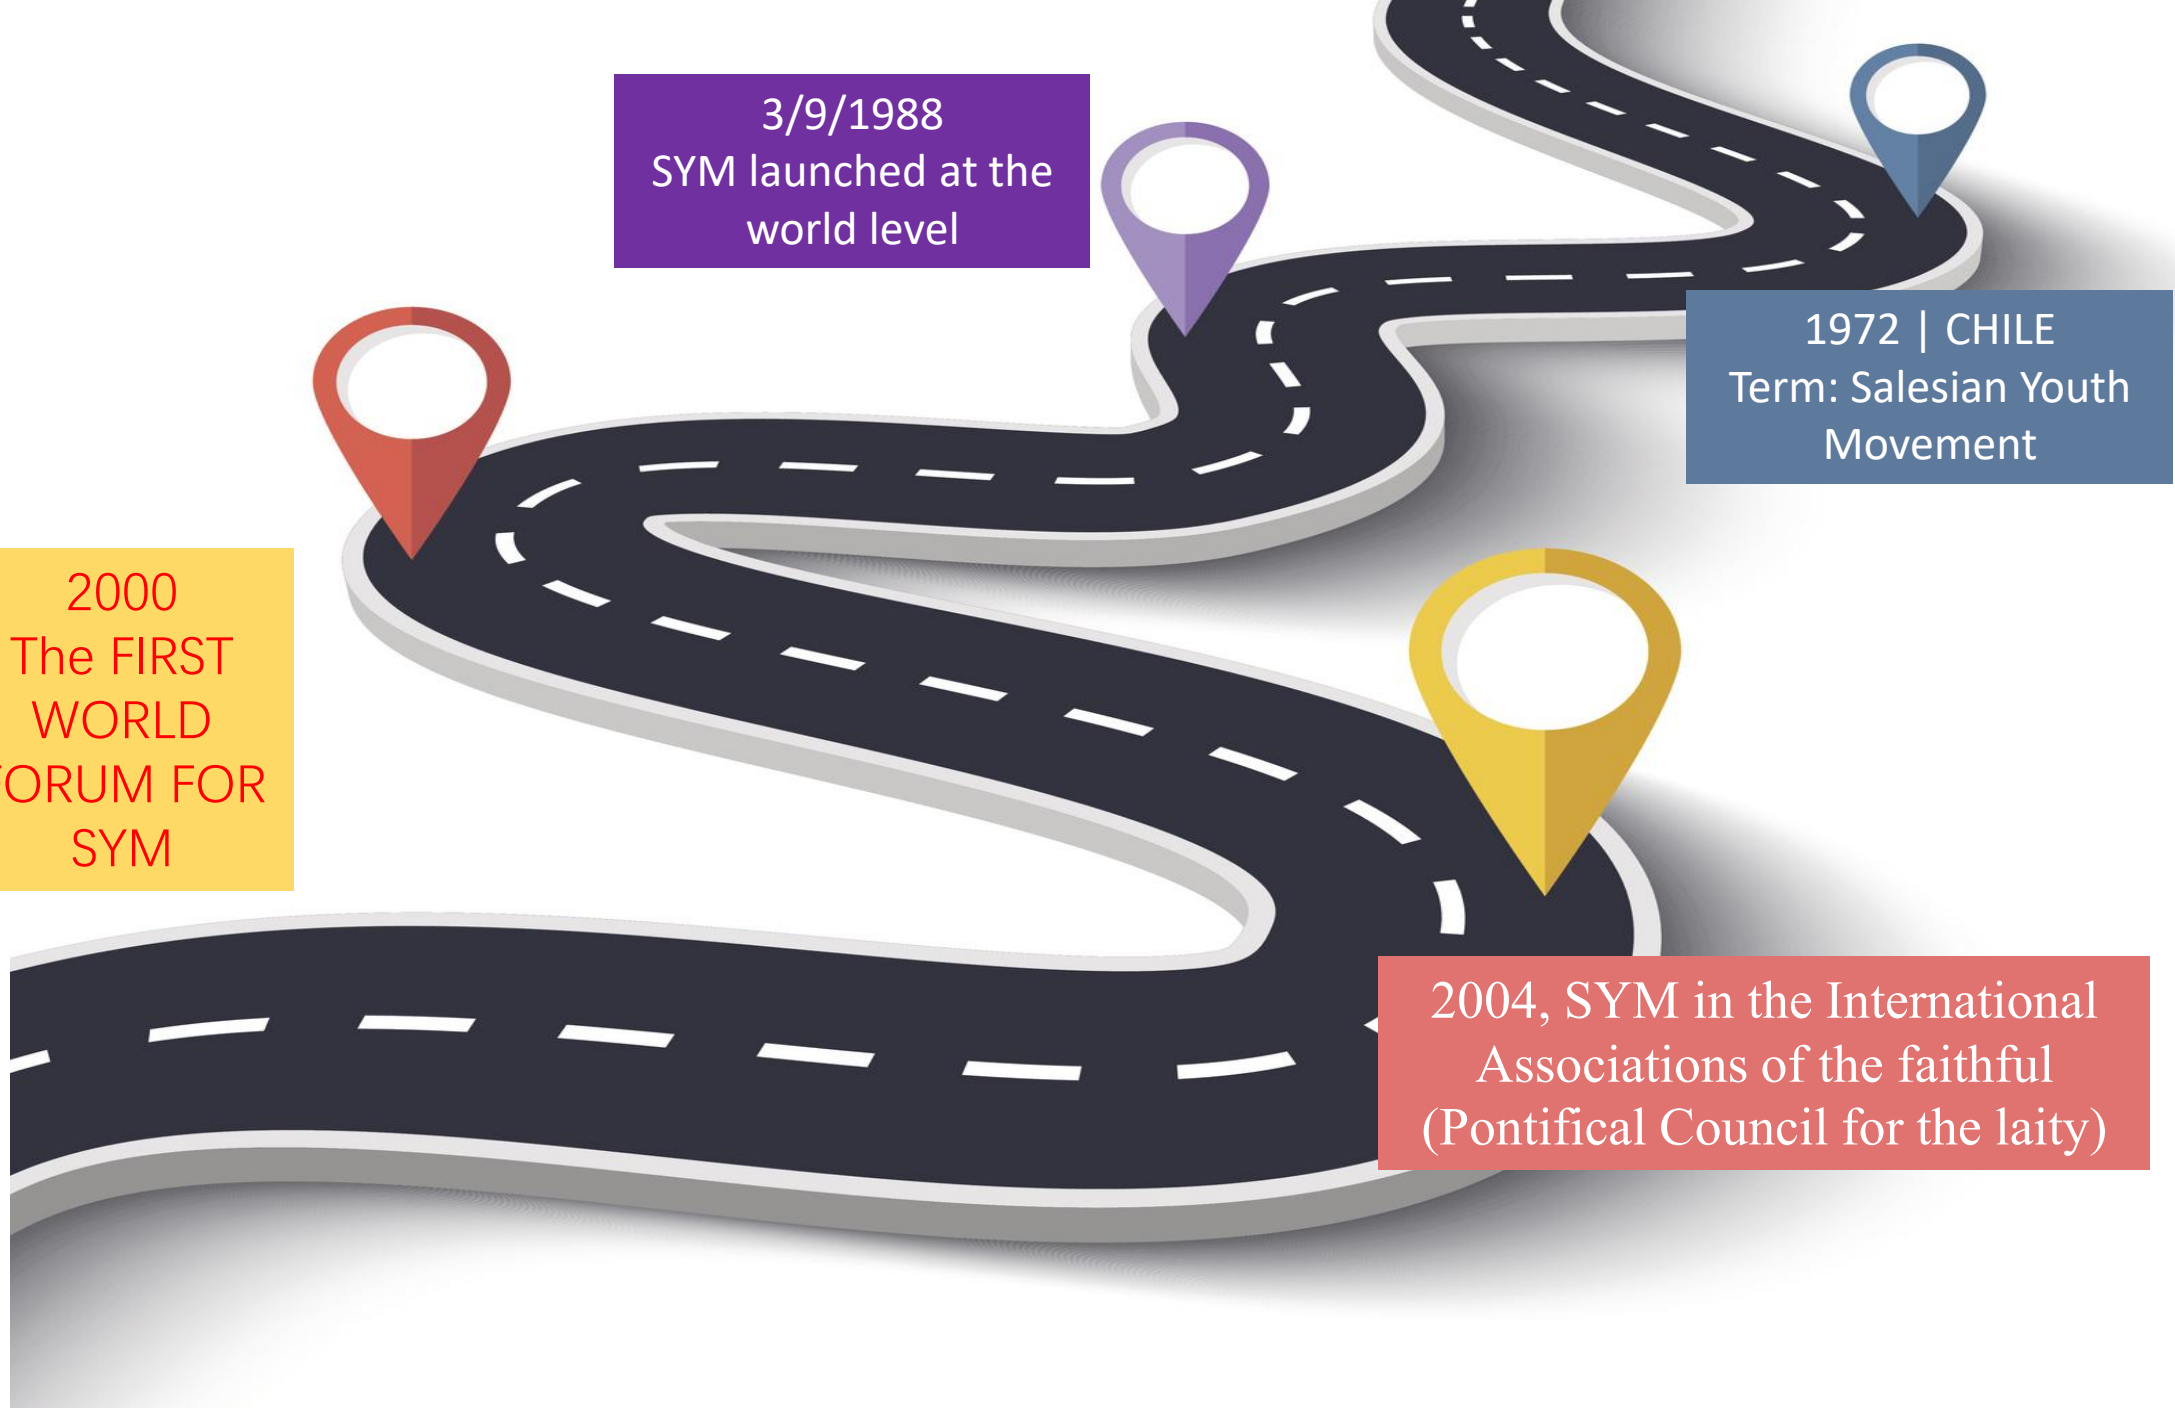

# DELEGATES FOR YM

# THE HISTORY

2000  
The FIRST  
WORLD  
FORUM FOR  
SYM

3/9/1988  
SYM launched at the  
world level

1972 | CHILE  
Term: Salesian Youth  
Movement

2004, SYM in the International  
Associations of the faithful  
(Pontifical Council for the laity)

# THE HISTORY

SETTORE PASTORALE GIOVANILE  
Salesiani Don Bosco - Sede Centrale

31 DE JULHO DE 2021  
HORA 14.30 (ROMA)