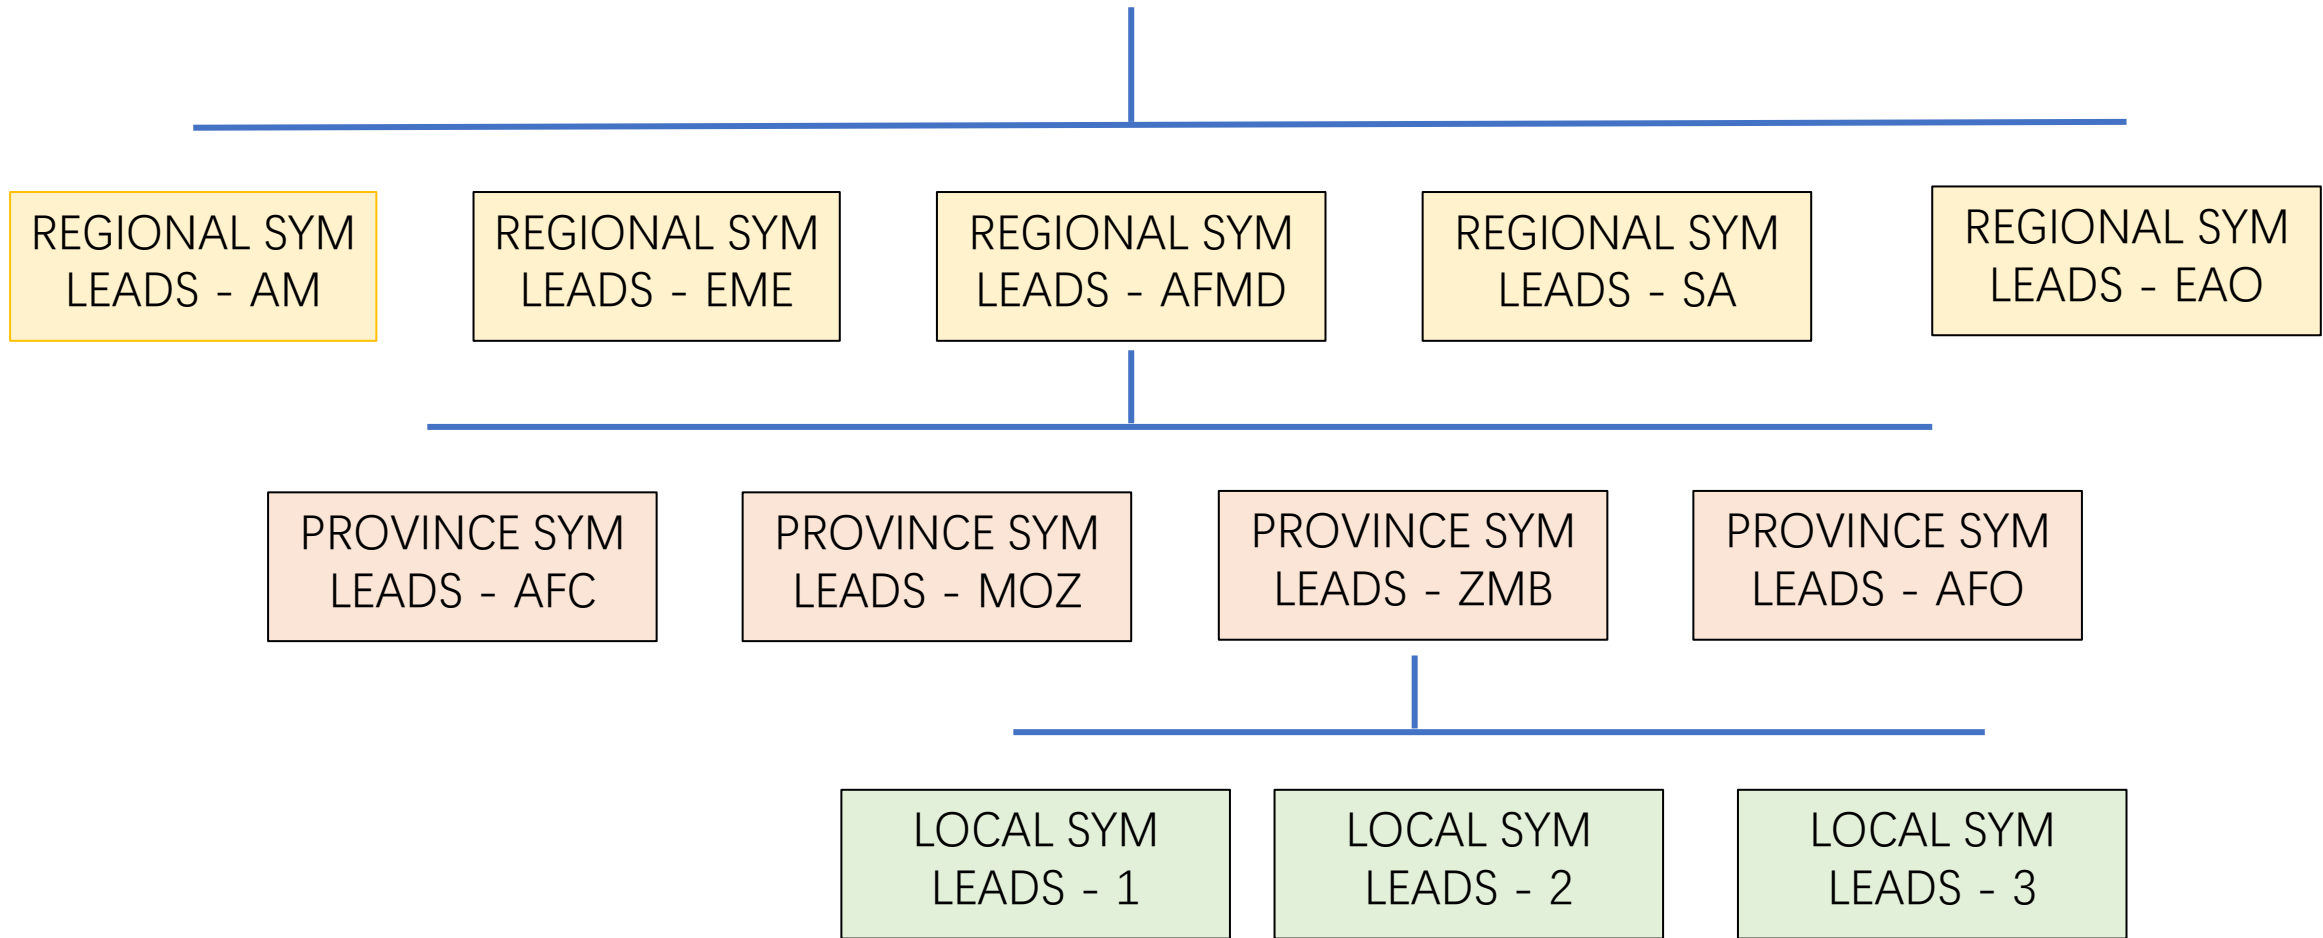

COUNCIL OF SDB SYM-LEADS